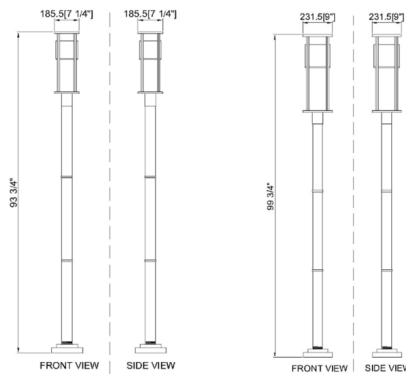

Lightology

lightology.com
866-954-4489
07-08-26

Project: _____
Company: _____
Location: _____ Fixture Type: _____
SPEC #: **ZLT1206593**
Approved On: _____ Approved By: _____

Luca Outdoor Post Light with Round Post/Stepped Base By Z-Lite

Description

A chic style offers the perfect blend of soft geometry and bold style in an exterior light that raises the elegance of a walkway or garden space. This Luca Outdoor Post Light with Round Post/Stepped Base offers an openwork cylinder frame featuring aluminum with an etched glass diffuser. LED lighting offers energy efficiency to embellish its value.

Specifications

COLOR . . . . . Etched Glass
BODY FINISH . . . . . Black
WATTAGE 11W
DIMMER . . . . . Standard 120V
DIMENSIONS . . . . . 9"W x 99.75"H
INTEGRATED LED MODULE . . . . . 1 x LED/11W/120V LED
COUNTRY OF ORIGIN . . . . . China

Technical Information

COLOR RENDERING . . . . . 90 CRI
LAMP COLOR 2700K
LUMENS/WATT 30.00
LUMINOUS FLUX . . . . . 330 lumens

Shown in black / etched glass

CLICK TO VIEW PRODUCT

Notes: