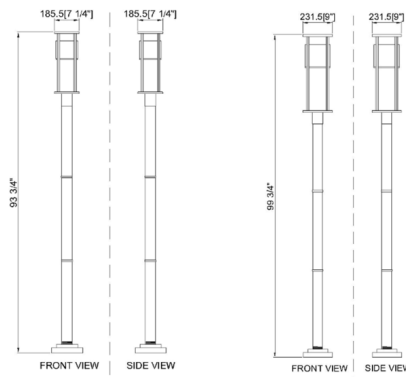

Lightology

lightology.com
866-954-4489
04-26-26

Project: _____
Company: _____
Location: _____ Fixture Type: _____
SPEC #: **ZLT1206593**
Approved On: _____ Approved By: _____

Luca Outdoor Post Light with Round Post/Stepped Base By Z-Lite

Description

A chic style offers the perfect blend of soft geometry and bold style in an exterior light that raises the elegance of a walkway or garden space. This Luca Outdoor Post Light with Round Post/Stepped Base offers an openwork cylinder frame featuring aluminum with an etched glass diffuser. LED lighting offers energy efficiency to embellish its value.

Specifications

COLOR . . . . . Etched Glass
BODY FINISH . . . . . Black
WATTAGE 11W
DIMMER . . . . . Standard 120V
DIMENSIONS . . . . . 9"W x 99.75"H
INTEGRATED LED MODULE . . . . . 1 x LED/11W/120V LED
COUNTRY OF ORIGIN . . . . . China

Technical Information

COLOR RENDERING . . . . . 90 CRI
LAMP COLOR 2700K
LUMENS/WATT 30.00
LUMINOUS FLUX . . . . . 330 lumens

Shown in black / etched glass

CLICK TO VIEW PRODUCT

Notes: