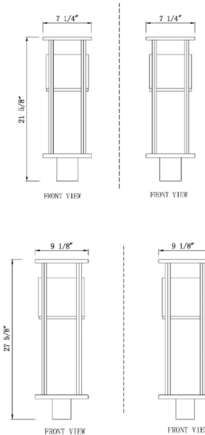

Shown in black / etched glass

CLICK TO VIEW PRODUCT

Notes: