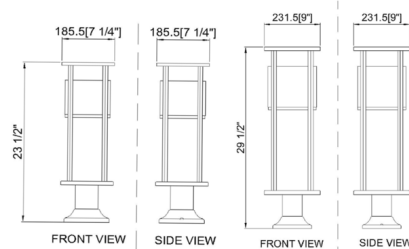

CLICK TO VIEW PRODUCT

Notes: