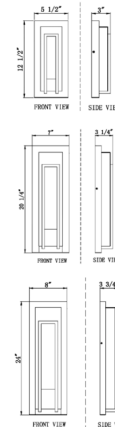

Description

This Keaton Outdoor Wall Sconce adds a striking geometric vibe and dimensionality to any structure. Update a contemporary exterior structure with this light built of black and white aluminum with overlapping rectangular panels.

Specifications

COLOR	White
BODY FINISH	Black
WATTAGE	12W
DIMMER	Standard 120V
DIMENSIONS	5.5"W x 12.5"H x 3"D
BULB INCLUDED	1 x LED/12W/120V LED
COUNTRY OF ORIGIN	China

Technical Information

COLOR RENDERING	90 CRI
LAMP COLOR	2700K
LUMENS/WATT	23.33
LUMINOUS FLUX	280 lumens

Shown in black / white

CLICK TO VIEW PRODUCT

Notes: