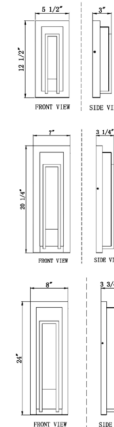

### Description

This Keaton Outdoor Wall Sconce adds a striking geometric vibe and dimensionality to any structure. Update a contemporary exterior structure with this light built of black and white aluminum with overlapping rectangular panels.

### Specifications

COLOR	White
BODY FINISH	Black
WATTAGE	12W
DIMMER	Standard 120V
DIMENSIONS	5.5"W x 12.5"H x 3"D
BULB INCLUDED	1 x LED/12W/120V LED
COUNTRY OF ORIGIN	China

### Technical Information

COLOR RENDERING	90 CRI
LAMP COLOR	2700K
LUMENS/WATT	23.33
LUMINOUS FLUX	280 lumens

Shown in black / white

CLICK TO VIEW PRODUCT

Notes: