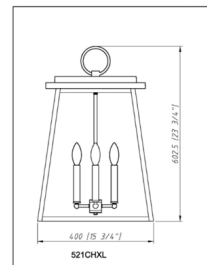

### Specifications

COLOR . . . . . Clear Beveled  
BODY FINISH . . . . . Black  
WATTAGE . . . . . 36W  
DIMMER . . . . . Standard 120V  
DIMENSIONS . . . . . 12.5"W x 19.5"H  
BULB NOT INCLUDED . . . . . 4 x B10/Candelabra (E12)/9W/120V LED  
COUNTRY OF ORIGIN . . . . . China