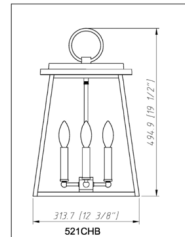

Shown in black / clear beveled

Specifications

COLOR Clear Beveled
 BODY FINISH Black
 WATTAGE 36W
 DIMMER Standard 120V
 DIMENSIONS 12.5"W x 19.5"H
 BULB NOT INCLUDED 4 x B10/Candelabra (E12)/9W/120V LED
 COUNTRY OF ORIGIN China