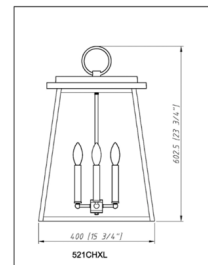

Shown in black / clear beveled

Specifications

COLOR Clear Beveled
 BODY FINISH Black
 WATTAGE 36W
 DIMMER Standard 120V
 DIMENSIONS 12.5"W x 19.5"H
 BULB NOT INCLUDED 4 x B10/Candelabra (E12)/9W/120V LED
 COUNTRY OF ORIGIN China