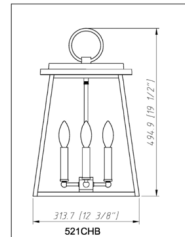

Lightology

lightology.com
866-954-4489
07-08-26

Project: _____

Company: _____

Location: _____ Fixture Type: _____

SPEC #: **ZLT1206605**

Approved On: _____ Approved By: _____

Broughton Outdoor Pendant By Z-Lite

Description

Soften a crisp modern vibe with the benefit of iconic village nautical styling in an exterior light. This Broughton Outdoor Pendant creates a romantic feel with candelabra bulbs visible from an angled lantern-style aluminum frame with clear beveled glass panels.

Specifications

COLOR . . . . . Clear Beveled
BODY FINISH . . . . . Black
WATTAGE 36W
DIMMER . . . . . Standard 120V
DIMENSIONS . . . . . 12.5"W x 19.5"H
BULB NOT INCLUDED . . . . . 4 x B10/Candelabra (E12)/9W/120V LED
COUNTRY OF ORIGIN . . . . . China

CLICK TO VIEW PRODUCT

Notes: