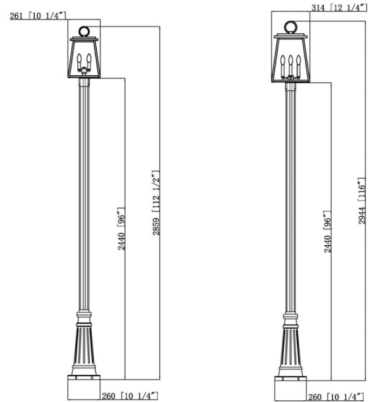

Lightology

lightology.com
866-954-4489
07-08-26

Project: _____

Company: _____

Location: _____ Fixture Type: _____

SPEC #: **ZLT1206614**

Approved On: _____ Approved By: _____

Broughton Outdoor Post Light with Round Post/Hexagon Base By Z-Lite

Description

Tempting village nautical ambiance dabbles with updated historical charm in a fixture that brings sophistication to a walkway or landscaped space. This Broughton Outdoor Post Light with Round Post/Hexagon Base offers aluminum construction and clear glass panels on its lantern-style shade. Romantic candelabra style bulbs and an ornate base seal the deal on a tasteful look.

Specifications

COLOR . . . . . Clear Beveled
BODY FINISH . . . . . Black
WATTAGE 18W
DIMMER . . . . . Standard 120V
DIMENSIONS . . . . . 12.5"L x 10.25"W x 112.45"H
BULB NOT INCLUDED . . . . . 2 x B10/Candelabra (E12)/9W/120V LED
COUNTRY OF ORIGIN . . . . . China

Shown in black / clear beveled

CLICK TO VIEW PRODUCT

Notes: