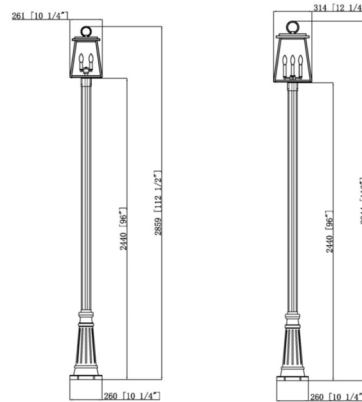

Lightology

lightology.com
866-954-4489
04-26-26

Project: _____
Company: _____
Location: _____ Fixture Type: _____
SPEC #: **ZLT1206614**
Approved On: _____ Approved By: _____

Broughton Outdoor Post Light with Round Post/Hexagon Base By Z-Lite

Description

Tempting village nautical ambiance dabbles with updated historical charm in a fixture that brings sophistication to a walkway or landscaped space. This Broughton Outdoor Post Light with Round Post/Hexagon Base offers aluminum construction and clear glass panels on its lantern-style shade. Romantic candelabra style bulbs and an ornate base seal the deal on a tasteful look.

Specifications

COLOR . . . . . Clear Beveled
BODY FINISH . . . . . Black
WATTAGE 18W
DIMMER . . . . . Standard 120V
DIMENSIONS . . . . . 12.5"L x 10.25"W x 112.45"H
BULB NOT INCLUDED . . . . . 2 x B10/Candelabra (E12)/9W/120V LED
COUNTRY OF ORIGIN . . . . . China

Shown in black / clear beveled

CLICK TO VIEW PRODUCT

Notes: