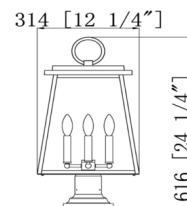

Lightology

lightology.com
866-954-4489
07-08-26

Project: _____

Company: _____

Location: _____ Fixture Type: _____

SPEC #: **ZLT1206615**

Approved On: _____ Approved By: _____

Broughton Outdoor Pier Light with Traditional Base By Z-Lite

Shown in black / clear beveled

Specifications

COLOR Clear Beveled
BODY FINISH Black
WATTAGE 18W
DIMMER Standard 120V
DIMENSIONS 10.25"L x 10.25"W x 20.74"H
BULB NOT INCLUDED 2 x B10/Candelabra (E12)/9W/120V LED
COUNTRY OF ORIGIN China