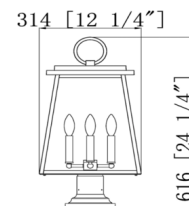

Lightology

lightology.com
866-954-4489
04-26-26

Project: _____

Company: _____

Location: _____ Fixture Type: _____

SPEC #: **ZLT1206615**

Approved On: _____ Approved By: _____

Broughton Outdoor Pier Light with Traditional Base By Z-Lite

Shown in black / clear beveled

Specifications

COLOR	Clear Beveled
BODY FINISH	Black
WATTAGE	18W
DIMMER	Standard 120V
DIMENSIONS	10.25"L x 10.25"W x 20.74"H
BULB NOT INCLUDED	2 x B10/Candelabra (E12)/9W/120V LED
COUNTRY OF ORIGIN	China