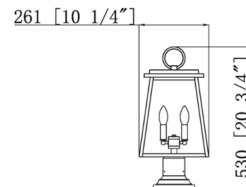

Shown in black / clear beveled

Specifications

COLOR Clear Beveled
BODY FINISH Black
WATTAGE 18W
DIMMER Standard 120V
DIMENSIONS 10.25"L x 10.25"W x 20.74"H
BULB NOT INCLUDED 2 x B10/Candelabra (E12)/9W/120V LED
COUNTRY OF ORIGIN China