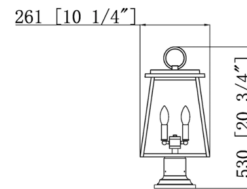

Shown in black / clear beveled

Specifications

COLOR	Clear Beveled
BODY FINISH	Black
WATTAGE	18W
DIMMER	Standard 120V
DIMENSIONS	10.25"L x 10.25"W x 20.74"H
BULB NOT INCLUDED	2 x B10/Candelabra (E12)/9W/120V LED
COUNTRY OF ORIGIN	China