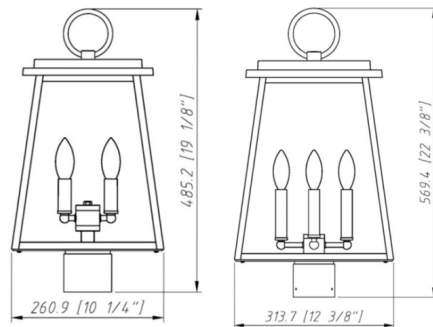

Lightology

lightology.com
866-954-4489
05-24-26

Project: _____

Company: _____

Location: _____ Fixture Type: _____

SPEC #: **ZLT1206616**

Approved On: _____ Approved By: _____

Broughton Outdoor Post Light with Round Fitter By Z-Lite

Description

A compelling addition to exterior walkways or gardens, this light element offers a repurposed version of nautical village decor. This Broughton Outdoor Post Light with Round Fitter offers aluminum construction and clear glass panels on its lantern-style shade. Charming candelabra style bulbs seal the deal on a tasteful look. Note: Standard post is required, and sold separately below.

Shown in black / clear beveled

Specifications

COLOR Clear Beveled
BODY FINISH Black
WATTAGE 18W
DIMMER Standard 120V
DIMENSIONS 10.25"L x 10.25"W x 19.25"H
BULB NOT INCLUDED 2 x B10/Candelabra (E12)/9W/120V LED
COUNTRY OF ORIGIN China