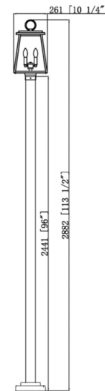

Lightology

lightology.com
866-954-4489
05-24-26

Project: _____

Company: _____

Location: _____ Fixture Type: _____

SPEC #: **ZLT1206617**

Approved On: _____ Approved By: _____

Broughton Outdoor Post Light with Square Post/Stepped Base By Z-Lite

Description

Classic retro style blends village fare with maritime character, adding a sophisticated aesthetic to exterior spaces. This Broughton Outdoor Post Light with Square Post and Stepped Base offers aluminum construction and clear glass panels on its lantern-style shade. Charming candelabra style bulbs and a straight frame design seal the deal on a tasteful look.

Specifications

COLOR Clear Beveled
BODY FINISH Black
WATTAGE 18W
DIMMER Standard 120V
DIMENSIONS 10.25"W x 113.49"H
BULB NOT INCLUDED 2 x B10/Candelabra (E12)/9W/120V LED
COUNTRY OF ORIGIN China

Notes:

Shown in black / clear beveled