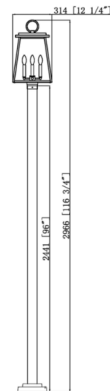

Lightology

lightology.com
866-954-4489
05-24-26

Project: _____

Company: _____

Location: _____ Fixture Type: _____

SPEC #: **ZLT1206617**

Approved On: _____ Approved By: _____

Broughton Outdoor Post Light with Square Post/Stepped Base By Z-Lite

Description

Classic retro style blends village fare with maritime character, adding a sophisticated aesthetic to exterior spaces. This Broughton Outdoor Post Light with Square Post and Stepped Base offers aluminum construction and clear glass panels on its lantern-style shade. Charming candelabra style bulbs and a straight frame design seal the deal on a tasteful look.

Specifications

COLOR Clear Beveled
BODY FINISH Black
WATTAGE 18W
DIMMER Standard 120V
DIMENSIONS 10.25"W x 113.49"H
BULB NOT INCLUDED 2 x B10/Candelabra (E12)/9W/120V LED
COUNTRY OF ORIGIN China

Notes:

Shown in black / clear beveled