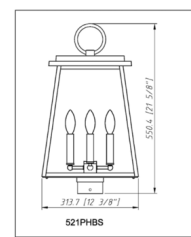

Lightology

lightology.com
866-954-4489
05-24-26

Project: _____

Company: _____

Location: _____ Fixture Type: _____

SPEC #: **ZLT1206618**

Approved On: _____ Approved By: _____

Broughton Outdoor Post Light with Square Fitter By Z-Lite

Description

An endearing tribute to village nautical style creates an impressive update to exterior lighting. This Broughton Outdoor Post Light with Square Fitter offers construction of sleek aluminum and clear glass panels on its lantern-style shade. Charming candelabra styles bulbs seal the deal on a tasteful look. Note: Standard post is required, and sold separately below.

Shown in black / clear beveled

Specifications

COLOR Clear Beveled
BODY FINISH Black
WATTAGE 18W
DIMMER Standard 120V
DIMENSIONS 10.25"W x 18.5"H
BULB NOT INCLUDED 2 x B10/Candelabra (E12)/9W/120V LED
COUNTRY OF ORIGIN China