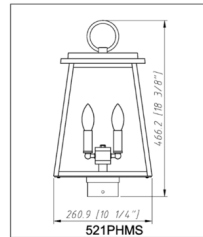

Lightology

lightology.com
866-954-4489
05-24-26

Project: _____

Company: _____

Location: _____ Fixture Type: _____

SPEC #: **ZLT1206618**

Approved On: _____ Approved By: _____

Broughton Outdoor Post Light with Square Fitter By Z-Lite

Description

An endearing tribute to village nautical style creates an impressive update to exterior lighting. This Broughton Outdoor Post Light with Square Fitter offers construction of sleek aluminum and clear glass panels on its lantern-style shade. Charming candelabra styles bulbs seal the deal on a tasteful look. Note: Standard post is required, and sold separately below.

Shown in black / clear beveled

Specifications

COLOR Clear Beveled
BODY FINISH Black
WATTAGE 18W
DIMMER Standard 120V
DIMENSIONS 10.25"W x 18.5"H
BULB NOT INCLUDED 2 x B10/Candelabra (E12)/9W/120V LED
COUNTRY OF ORIGIN China