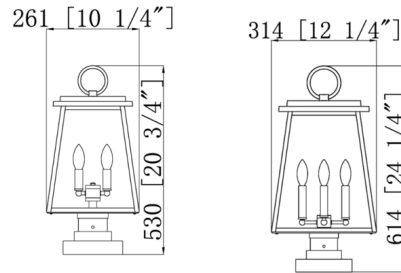

### Specifications

COLOR . . . . . Clear Beveled  
BODY FINISH . . . . . Black  
WATTAGE . . . . . 18W  
DIMMER . . . . . Standard 120V  
DIMENSIONS . . . . . 10.25"W x 21"H  
BULB NOT INCLUDED . . . . . 2 x B10/Candelabra (E12)/9W/120V LED  
COUNTRY OF ORIGIN . . . . . China