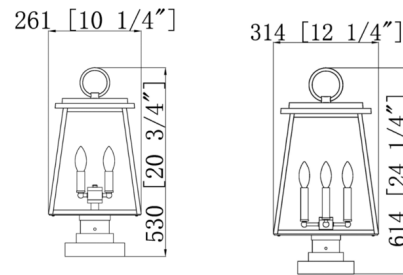

Lightology

lightology.com
866-954-4489
07-08-26

Project: _____

Company: _____

Location: _____ Fixture Type: _____

SPEC #: **ZLT1206619**

Approved On: _____ Approved By: _____

Broughton Outdoor Pier Light with Square Stepped Base By Z-Lite

Description

Indulgent village nautical charm returns to a storied early 20th Century vibe as it creates elegance in a garden or walkway space. This Broughton Outdoor Pier Light with Square Stepped Base offers aluminum construction and clear beveled glass panels on its lantern-style shade. Charming candelabra bulbs and a crisp layered base seal the deal on a tasteful look.

Shown in black / clear beveled

Specifications

COLOR Clear Beveled
BODY FINISH Black
WATTAGE 18W
DIMMER Standard 120V
DIMENSIONS 10.25"W x 21"H
BULB NOT INCLUDED 2 x B10/Candelabra (E12)/9W/120V LED
COUNTRY OF ORIGIN China