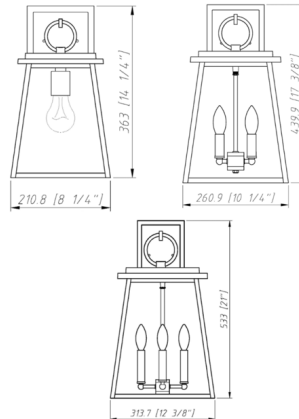

Shown in black / clear beveled

Specifications

COLOR . . . . . Clear Beveled
BODY FINISH . . . . . Black
WATTAGE 17W
DIMMER . . . . . Standard 120V
DIMENSIONS . . . . . 8.25"W x 14.25"H x 9.5"D
BULB NOT INCLUDED . . . . . 1 x A19/Medium (E26)/17W/120V LED
OTHER BULB OPTIONS . . . . . 1 x B10/Candelabra (E12)/120V LED
COUNTRY OF ORIGIN . . . . . China

CLICK TO VIEW PRODUCT

Notes: