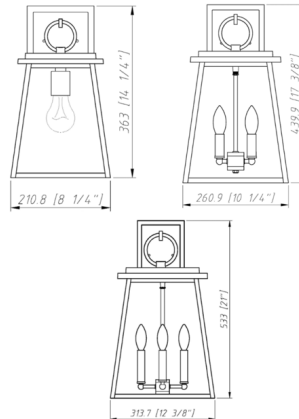

### Specifications

COLOR . . . . . Clear Beveled  
 BODY FINISH . . . . . Black  
 WATTAGE . . . . . 17W  
 DIMMER . . . . . Standard 120V  
 DIMENSIONS . . . . . 8.25"W x 14.25"H x 9.5"D  
 BULB NOT INCLUDED . . . . . 1 x A19/Medium (E26)/17W/120V LED  
 OTHER BULB OPTIONS . . . . . 1 x B10/Candelabra (E12)/120V LED  
 COUNTRY OF ORIGIN . . . . . China