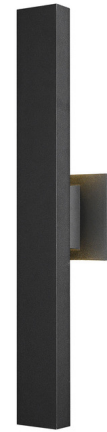

Lightology

lightology.com
866-954-4489
05-17-26

Project: _____

Company: _____

Location: _____ Fixture Type: _____

SPEC #: **ZLT1206624**

Approved On: _____ Approved By: _____

Edge Outdoor Wall Light

By Z-Lite

Description

Linear design standards adopt an iconic simplicity with contemporary verve as the Edge Outdoor Wall Light offers a visual impact to any space. This fixture from the Edge collection offers construction of bold black finish aluminum with a sandblast glass shade. Create a minimalist approach to ambient and accent outdoor lighting.

Shown in black

Specifications

COLOR N/A
BODY FINISH Black
WATTAGE 20W
DIMMER Low Voltage Electronic
DIMENSIONS 4.5"W x 20.5"H x 3.75"D
INTEGRATED LED MODULE 2 x LED/10W/120V LED
COUNTRY OF ORIGIN China

Technical Information

PRODUCT DIMENSIONS Backplate Dimensions: 4.33"L x 4.33"W
COLOR RENDERING 90 CRI
LAMP COLOR 2700K
LUMENS/WATT 86.00
LUMINOUS FLUX 860 lumens

CLICK TO VIEW PRODUCT

Notes: