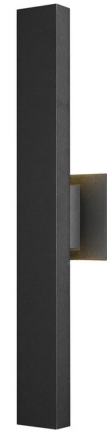

Lightology

lightology.com
866-954-4489
07-14-25

Project: _____

Company: _____

Location: _____ Fixture Type: _____

SPEC #: **ZLT1206624**

Approved On: _____ Approved By: _____

Edge Outdoor Wall Light

By Z-Lite

Description

Linear design standards adopt an iconic simplicity with contemporary verve as the Edge Outdoor Wall Light offers a visual impact to any space. This fixture from the Edge collection offers construction of bold black finish aluminum with a sandblast glass shade. Create a minimalist approach to ambient and accent outdoor lighting.

Shown in black

Specifications

COLOR	N/A
BODY FINISH	Black
WATTAGE	20W
DIMMER	Low Voltage Electronic
DIMENSIONS	4.5"W x 20.5"H x 3.75"D
INTEGRATED LED MODULE	2 x LED/10W/120V LED
COUNTRY OF ORIGIN	China

Technical Information

PRODUCT DIMENSIONS	Backplate Dimensions: 4.33"L x 4.33"W
COLOR RENDERING	90 CRI
LAMP COLOR	2700K
LUMENS/WATT	86.00
LUMINOUS FLUX	860 lumens

CLICK TO VIEW PRODUCT

Notes: