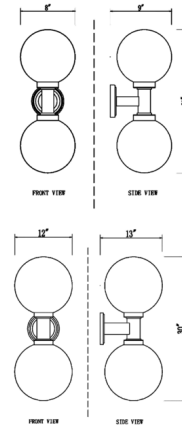

Lightology

lightology.com
866-954-4489
07-01-26

Project: _____
 Company: _____
 Location: _____ Fixture Type: _____
 SPEC #: **ZLT1206652**
 Approved On: _____ Approved By: _____

Laurent Outdoor 2-Light Wall Sconce By Z-Lite

Description

Lighting plays into a decor scheme focused on sheer style. This Laurent Outdoor Wall Sconce comes with a linear and circular blend of silhouetting. A simple yet tasteful black aluminum frame and wall plate hosts dual globe shades fashioned of delicate glass. Can be mounted vertically or horizontally.

Shown in black / clear seedy

Specifications

COLOR	Clear Seedy
BODY FINISH	Black
WATTAGE	18W
DIMMER	Standard 120V
DIMENSIONS	8"W x 21"H x 9"D
BULB NOT INCLUDED	2 x T8/Medium (E26)/9W/120V LED
COUNTRY OF ORIGIN	China