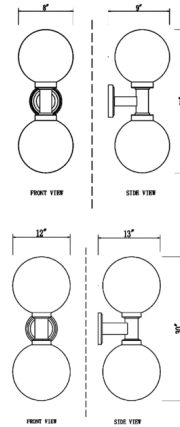

Lightology

lightology.com
866-954-4489
04-22-26

Project: _____

Company: _____

Location: _____ Fixture Type: _____

SPEC #: **ZLT1206652**

Approved On: _____ Approved By: _____

Laurent Outdoor 2-Light Wall Sconce By Z-Lite

Description

Lighting plays into a decor scheme focused on sheer style. This Laurent Outdoor Wall Sconce comes with a linear and circular blend of silhouetting. A simple yet tasteful black aluminum frame and wall plate hosts dual globe shades fashioned of delicate glass. Can be mounted vertically or horizontally.

Shown in black / clear seedy

Specifications

COLOR Clear Seedy
BODY FINISH Black
WATTAGE 18W
DIMMER Standard 120V
DIMENSIONS 8"W x 21"H x 9"D
BULB NOT INCLUDED 2 x T8/Medium (E26)/9W/120V LED
COUNTRY OF ORIGIN China