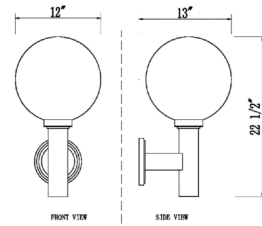

Shown in black / clear seeded

Specifications

COLOR Clear Seedy
BODY FINISH Black
WATTAGE 9W
DIMMER Standard 120V
DIMENSIONS 8"W x 12.5"H x 9"D
BULB NOT INCLUDED 1 x T8/Medium (E26)/9W/120V LED
COUNTRY OF ORIGIN China