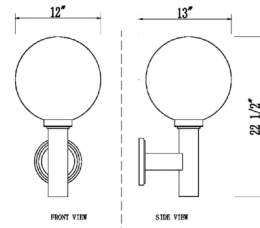

Shown in black / clear seeded

Specifications

COLOR	Clear Seedy
BODY FINISH	Black
WATTAGE	9W
DIMMER	Standard 120V
DIMENSIONS	8"W x 12.5"H x 9"D
BULB NOT INCLUDED	1 x T8/Medium (E26)/9W/120V LED
COUNTRY OF ORIGIN	China