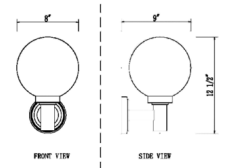

Shown in black / clear seeded

Specifications

COLOR	Clear Seedy
BODY FINISH	Black
WATTAGE	9W
DIMMER	Standard 120V
DIMENSIONS	8"W x 12.5"H x 9"D
BULB NOT INCLUDED	1 x T8/Medium (E26)/9W/120V LED
COUNTRY OF ORIGIN	China