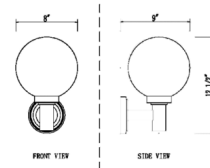

Shown in black / clear seeded

Specifications

COLOR Clear Seedy
BODY FINISH Black
WATTAGE 9W
DIMMER Standard 120V
DIMENSIONS 8"W x 12.5"H x 9"D
BULB NOT INCLUDED 1 x T8/Medium (E26)/9W/120V LED
COUNTRY OF ORIGIN China