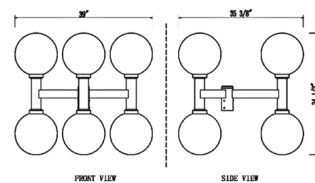

Description

Glowing light sourced from a decadent fixture lifts the elegance in an exterior space when this Laurent 6-Light Post Light sits ready for placement. It preserves a classic village aesthetic with a sophisticated, straightforward linear aesthetic. A black aluminum frame makes a stunning venue to host six delicate glass globe shades, creating an impressive festive look. Note: Post is required and sold separately.

Shown in black / clear seeded

Specifications

COLOR Clear Seedy
 BODY FINISH Black
 WATTAGE 54W
 DIMMER Standard 120V
 DIMENSIONS 30"W x 27"H
 BULB NOT INCLUDED 6 x T8/Medium (E26)/9W/120V LED
 COUNTRY OF ORIGIN China