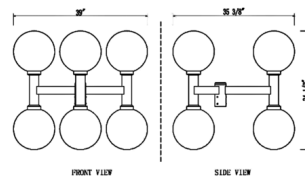

Description

Glowing light sourced from a decadent fixture lifts the elegance in an exterior space when this Laurent 6-Light Post Light sits ready for placement. It preserves a classic village aesthetic with a sophisticated, straightforward linear aesthetic. A black aluminum frame makes a stunning venue to host six delicate glass globe shades, creating an impressive festive look. Note: Post is required and sold separately.

Shown in black / clear seeded

Specifications

COLOR Clear Seedy
 BODY FINISH Black
 WATTAGE 54W
 DIMMER Standard 120V
 DIMENSIONS 30"W x 27"H
 BULB NOT INCLUDED 6 x T8/Medium (E26)/9W/120V LED
 COUNTRY OF ORIGIN China