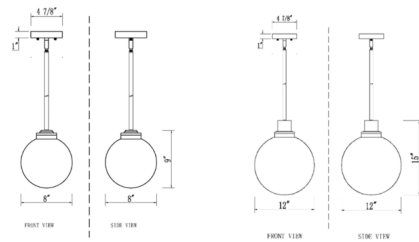

Shown in black / clear seedy

Specifications

COLOR Clear Seedy
BODY FINISH Black
WATTAGE 9W
DIMMER Standard 120V
DIMENSIONS 8"W x 9"H
BULB NOT INCLUDED 1 x T8/Medium (E26)/9W/120V LED
COUNTRY OF ORIGIN China

Technical Information

PRODUCT DIMENSIONS Downrods Included: 1-3", 1-6", and 3-12" Stems

CLICK TO VIEW PRODUCT

Notes: