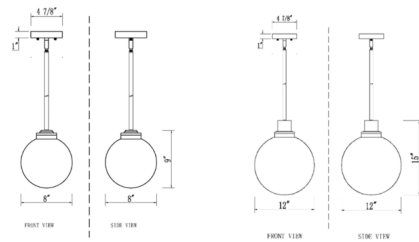

### Specifications

COLOR . . . . . Clear Seedy  
BODY FINISH . . . . . Black  
WATTAGE . . . . . 9W  
DIMMER . . . . . Standard 120V  
DIMENSIONS . . . . . 8"W x 9"H  
BULB NOT INCLUDED . . . . . 1 x T8/Medium (E26)/9W/120V LED  
COUNTRY OF ORIGIN . . . . . China

### Technical Information

PRODUCT DIMENSIONS . . . . . Downrods Included: 1-3", 1-6", and 3-12" Stems

CLICK TO VIEW PRODUCT

Notes: