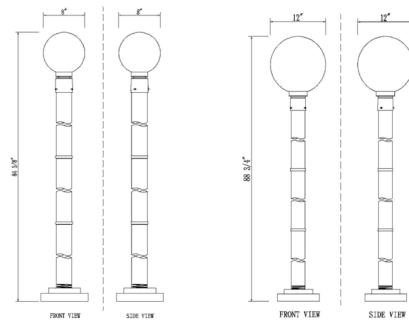

## Laurent Outdoor Post Light with Round Post/Stepped Base By Z-Lite

### Description

Simplicity belies an elegant feel in an exterior light fixture with Mid-Century Modern design influence. This Laurent Outdoor Post Light with Round Stepped Base Post adds an elegant simplicity to a chic village-inspired retro motif. Embrace the charming look of a delicate glass globe atop an aluminum base and enjoy the tasteful feel of a classic.

### Specifications

COLOR	Clear Seedy
BODY FINISH	Black
WATTAGE	9W
DIMMER	Standard 120V
DIMENSIONS	12\"W x 88.75\"H
BULB NOT INCLUDED	1 x T8/Medium (E26)/9W/120V LED
COUNTRY OF ORIGIN	China

CLICK TO VIEW PRODUCT