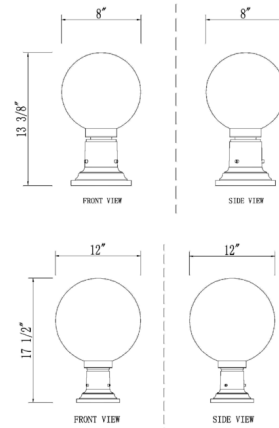

### Specifications

COLOR	Clear Seedy
BODY FINISH	Black
WATTAGE	9W
DIMMER	Standard 120V
DIMENSIONS	8"W x 13.37"H
BULB NOT INCLUDED	1 x T8/Medium (E26)/9W/120V LED
COUNTRY OF ORIGIN	China

CLICK TO VIEW PRODUCT