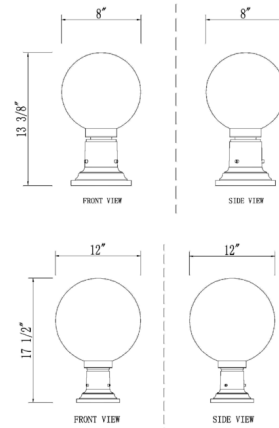

Shown in black / clear seeded

Specifications

COLOR	Clear Seedy
BODY FINISH	Black
WATTAGE	9W
DIMMER	Standard 120V
DIMENSIONS	8"W x 13.37"H
BULB NOT INCLUDED	1 x T8/Medium (E26)/9W/120V LED
COUNTRY OF ORIGIN	China