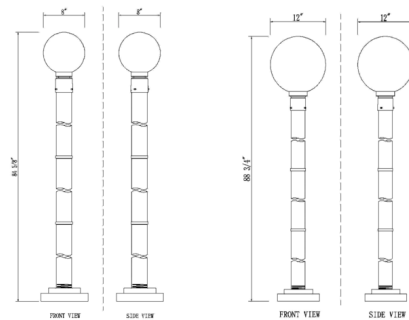

Lightology

lightology.com
866-954-4489
04-23-26

Project: _____

Company: _____

Location: _____ Fixture Type: _____

SPEC #: **ZLT1206667**

Approved On: _____ Approved By: _____

Laurent Outdoor Post Light with Round Post/Stepped Base By Z-Lite

Description

Simplicity belies an elegant feel in an exterior light fixture with Mid-Century Modern design influence. This Laurent Outdoor Post Light with Round Stepped Base Post adds an elegant simplicity to a chic village-inspired retro motif. Embrace the charming look of a delicate glass globe atop an aluminum base and enjoy the tasteful feel of a classic.

Shown in black / clear seedy

Specifications

COLOR	Clear Seedy
BODY FINISH	Black
WATTAGE	9W
DIMMER	Standard 120V
DIMENSIONS	9"W x 84.63"H
BULB NOT INCLUDED	1 x T8/Medium (E26)/9W/120V LED
COUNTRY OF ORIGIN	China