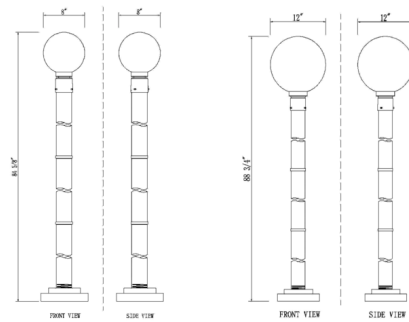

Lightology

lightology.com
866-954-4489
07-01-26

Project: _____

Company: _____

Location: _____ Fixture Type: _____

SPEC #: **ZLT1206667**

Approved On: _____ Approved By: _____

Laurent Outdoor Post Light with Round Post/Stepped Base By Z-Lite

Description

Simplicity belies an elegant feel in an exterior light fixture with Mid-Century Modern design influence. This Laurent Outdoor Post Light with Round Stepped Base Post adds an elegant simplicity to a chic village-inspired retro motif. Embrace the charming look of a delicate glass globe atop an aluminum base and enjoy the tasteful feel of a classic.

Shown in black / clear seedy

Specifications

COLOR	Clear Seedy
BODY FINISH	Black
WATTAGE	9W
DIMMER	Standard 120V
DIMENSIONS	9"W x 84.63"H
BULB NOT INCLUDED	1 x T8/Medium (E26)/9W/120V LED
COUNTRY OF ORIGIN	China