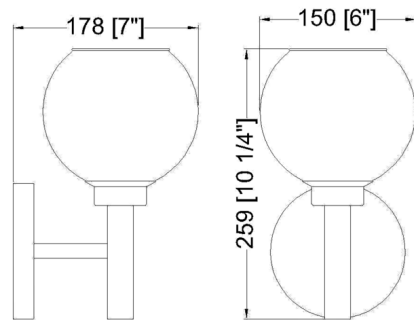

By Z-Lite

Description

Graceful curves create the perfect circle design elements that define this contemporary Sutton wall sconce. Its familiar, torch-inspired silhouette is adorned with an elegant finish for warm, glamorous flair in an entry or living room. An open-edged, clear glass globe shade adds precision to a fixture that can be mounted either up or down to best suit your space and preference.

Shown in brushed gold / clear

Specifications

COLOR	Clear
BODY FINISH	Brushed Gold
WATTAGE	17W
DIMMER	Standard 120V
DIMENSIONS	6"W x 10.25"H x 7"D
BULB NOT INCLUDED	1 x A19/Medium (E26)/17W/120V LED
OTHER BULB OPTIONS	1 x T8/Medium (E26)/120V LED
COUNTRY OF ORIGIN	China