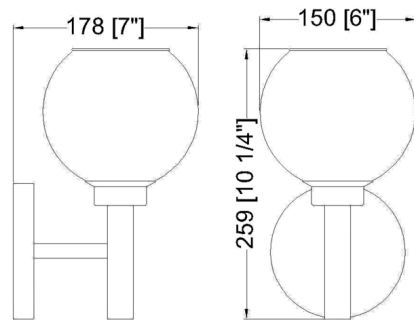

Notes:

CLICK TO VIEW PRODUCT