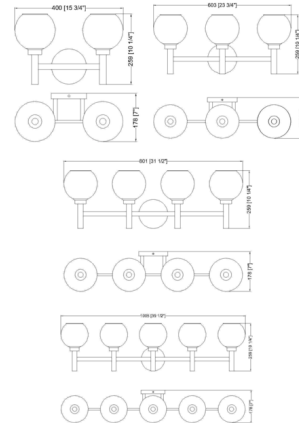

By Z-Lite

Description

Span a graceful vanity space with the exacting precision of a modern Sutton bathroom vanity light. Designed inspirations come from the perfect form of a circle, comprised of open-edged globe shades in clear glass. Torch-style framework and a round wall plate are crafted in steel and receive a contrasting finish for timeless elegance. Mount this vanity light with lights up or down to create a spa-like bathroom ambiance.

Shown in matte black / clear

Specifications

COLOR	Clear
BODY FINISH	Matte Black
WATTAGE	85W
DIMMER	Standard 120V
DIMENSIONS	39.5"W x 10.25"H x 7"D
BULB NOT INCLUDED	5 x A19/Medium (E26)/17W/120V LED
OTHER BULB OPTIONS	5 x T8/Medium (E26)/120V LED
COUNTRY OF ORIGIN	China