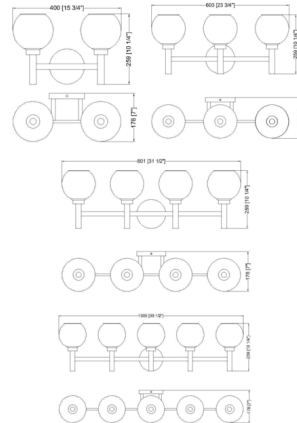

By Z-Lite

Description

Span a graceful vanity space with the exacting precision of a modern Sutton bathroom vanity light. Designed inspirations come from the perfect form of a circle, comprised of open-edged globe shades in clear glass. Torch-style framework and a round wall plate are crafted in steel and receive a contrasting finish for timeless elegance. Mount this vanity light with lights up or down to create a spa-like bathroom ambiance.

Shown in matte black / clear

Specifications

COLOR	Clear
BODY FINISH	Matte Black
WATTAGE	85W
DIMMER	Standard 120V
DIMENSIONS	39.5"W x 10.25"H x 7"D
BULB NOT INCLUDED	5 x A19/Medium (E26)/17W/120V LED
OTHER BULB OPTIONS	5 x T8/Medium (E26)/120V LED
COUNTRY OF ORIGIN	China