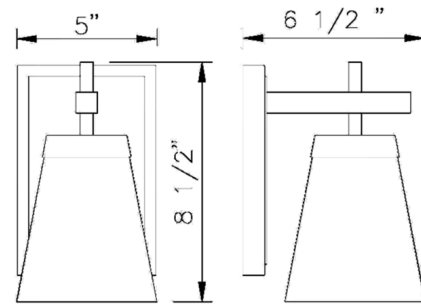

Shown in brushed nickel / clear

Specifications

COLOR	Clear
BODY FINISH	Brushed Nickel
WATTAGE	17W
DIMMER	Standard 120V
DIMENSIONS	5"W x 8.5"H x 6.5"D
BULB NOT INCLUDED	1 x A19/Medium (E26)/17W/120V LED
COUNTRY OF ORIGIN	China