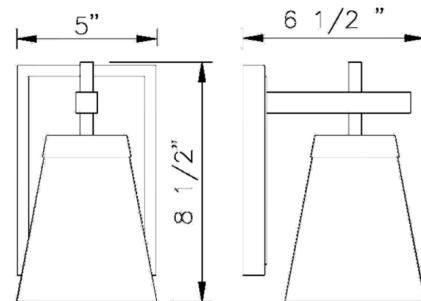

Shown in brushed nickel / clear

Specifications

COLOR Clear
BODY FINISH Brushed Nickel
WATTAGE 17W
DIMMER Standard 120V
DIMENSIONS 5"W x 8.5"H x 6.5"D
BULB NOT INCLUDED 1 x A19/Medium (E26)/17W/120V LED
COUNTRY OF ORIGIN China