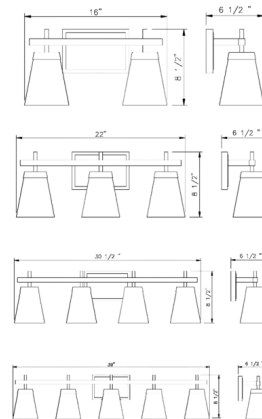

Shown in brushed nickel / clear

Specifications

COLOR	Clear
BODY FINISH	Brushed Nickel
WATTAGE	34W
DIMMER	Standard 120V
DIMENSIONS	16"W x 8.5"H x 6.5"D
BULB NOT INCLUDED	2 x A19/Medium (E26)/17W/120V LED
COUNTRY OF ORIGIN	China