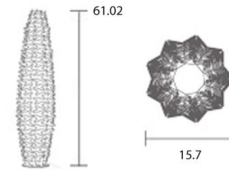

### Specifications

COLOR	White
BODY FINISH	Stainless Steel
WATTAGE	20W
DIMMER	Not Dimmable
DIMENSIONS	15.7"W x 61.02"H
BULB NOT INCLUDED	2 x Edison/Medium (E26)/10W/120V LED
COUNTRY OF ORIGIN	Italy

CLICK TO VIEW PRODUCT