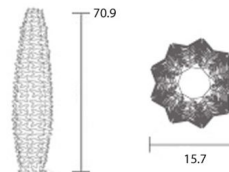

### Specifications

COLOR	White
BODY FINISH	Stainless Steel
WATTAGE	20W
DIMMER	Not Dimmable
DIMENSIONS	15.7"W x 61.02"H
BULB NOT INCLUDED	2 x Edison/Medium (E26)/10W/120V LED
COUNTRY OF ORIGIN	Italy

CLICK TO VIEW PRODUCT