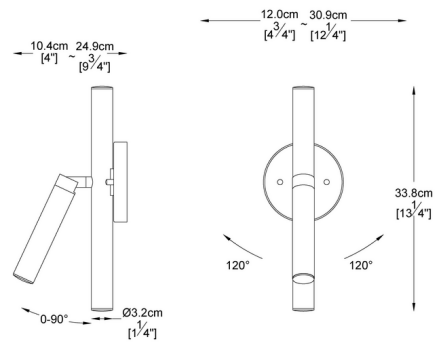

Specifications

COLOR	N/A
BODY FINISH	Matte Black
WATTAGE	15W
DIMMER	Low Voltage Electronic
DIMENSIONS	4.75"W x 13.25"H x 4"D
INTEGRATED LED MODULE	3 x LED/5W/120V LED
COUNTRY OF ORIGIN	China

Technical Information

PRODUCT DIMENSIONS	Backplate: 4.75" Diameter
COLOR RENDERING	80 CRI
LAMP COLOR	3000K
LUMENS/WATT	176.00
LUMINOUS FLUX	880 lumens

Shown in matte black

CLICK TO VIEW PRODUCT

Notes: