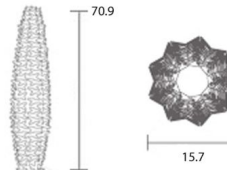

## Cactus Floor Lamp By Slamp

### Specifications

COLOR	White
BODY FINISH	Stainless Steel
WATTAGE	20W
DIMMER	Not Dimmable
DIMENSIONS	15.7"W x 70.9"H
BULB NOT INCLUDED	2 x Edison/Medium (E26)/10W/120V LED
COUNTRY OF ORIGIN	Italy

CLICK TO VIEW PRODUCT