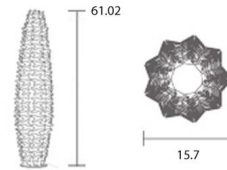

### Specifications

COLOR	White
BODY FINISH	Stainless Steel
WATTAGE	20W
DIMMER	Not Dimmable
DIMENSIONS	15.7"W x 70.9"H
BULB NOT INCLUDED	2 x Edison/Medium (E26)/10W/120V LED
COUNTRY OF ORIGIN	Italy

CLICK TO VIEW PRODUCT