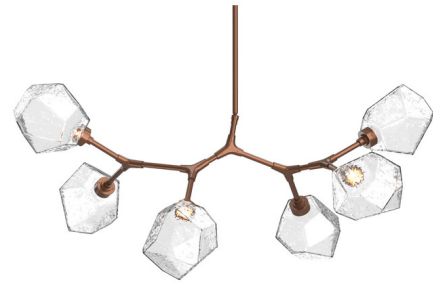

## Gem Modern Branch Chandelier By Hammerton Studio

### Description

The Gem Modern Branch Chandelier is jewelry for your home. Features gems of LED lit hand blown glass that are meticulously crafted by Hammerton artisans. The fixture gives a nod to an organic aesthetic that exudes casual sophistication. Each shade takes the place of a traditional bulb and unfolds with striking illumination. The finished look is relaxed, soft and unique. Each glass shade is a one-of-a-kind artisan creation. Note: Due to the weight of the 10 Light fixture, additional ceiling support is required.

### Specifications

COLOR	Clear
BODY FINISH	Burnished Bronze
WATTAGE	15.6W
DIMMER	Low Voltage Electronic
DIMENSIONS	34.7"L x 21.4"W x 20"H
INTEGRATED LED MODULE	6 x LED/2.6W/120V LED