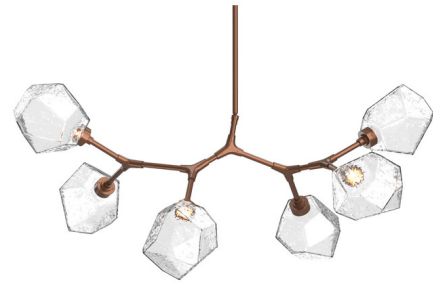

Lightology

lightology.com
866-954-4489
07-01-26

Project: _____
 Company: _____
 Location: _____ Fixture Type: _____
 SPEC #: **HMR1207082**
 Approved On: _____ Approved By: _____

Gem Modern Branch Chandelier By Hammerton Studio

Description

The Gem Modern Branch Chandelier is jewelry for your home. Features gems of LED lit hand blown glass that are meticulously crafted by Hammerton artisans. The fixture gives a nod to an organic aesthetic that exudes casual sophistication. Each shade takes the place of a traditional bulb and unfolds with striking illumination. The finished look is relaxed, soft and unique. Each glass shade is a one-of-a-kind artisan creation. Note: Due to the weight of the 10 Light fixture, additional ceiling support is required.

Specifications

COLOR	Clear
BODY FINISH	Burnished Bronze
WATTAGE	15.6W
DIMMER	Low Voltage Electronic
DIMENSIONS	34.7"L x 21.4"W x 20"H
INTEGRATED LED MODULE	6 x LED/2.6W/120V LED

Technical Information

PRODUCT DIMENSIONS	Adjustable in 3 inch increments from 26" - 83"
COLOR RENDERING	90 CRI
LAMP COLOR	3000K
LUMENS/WATT	415.38
LUMINOUS FLUX	1080 lumens