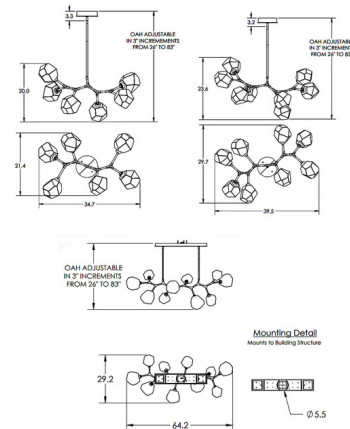

### Specifications

COLOR	Clear
BODY FINISH	Burnished Bronze
WATTAGE	15.6W
DIMMER	Low Voltage Electronic
DIMENSIONS	34.7"L x 21.4"W x 20"H
INTEGRATED LED MODULE	6 x LED/2.6W/120V LED

### Technical Information

PRODUCT DIMENSIONS	Adjustable in 3 inch increments from 26" - 83"
COLOR RENDERING	90 CRI
LAMP COLOR	3000K
LUMENS/WATT	415.38
LUMINOUS FLUX	1080 lumens

Shown in burnished bronze / clear