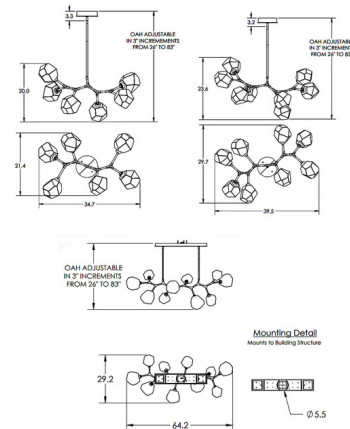

Shown in burnished bronze / clear