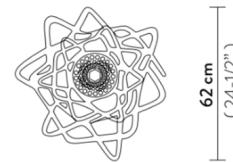

Description

Aurora Mini Ceiling Flush features a cascade of crystals which amplifies the light of this refined ceiling lamp, which appears to dance in time with its reflections. Features Slamp's magnetic hanging system for easy installation and care. Constructed of Plainflex material with 61 crystals in white or black color options.

Shown in black

Specifications

COLOR	Black
BODY FINISH	N/A
WATTAGE	12W
DIMMER	Standard 120V
DIMENSIONS	24"W x 8"H
BULB NOT INCLUDED	1 x Edison/Medium (E26)/12W/120V LED
COUNTRY OF ORIGIN	Italy

CLICK TO VIEW PRODUCT