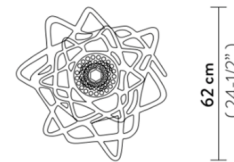

Description

Aurora Mini Ceiling Flush features a cascade of crystals which amplifies the light of this refined ceiling lamp, which appears to dance in time with its reflections. Features Slamp's magnetic hanging system for easy installation and care. Constructed of Plainflex material with 61 crystals in white or black color options.

Shown in black

Specifications

COLOR	Black
BODY FINISH	N/A
WATTAGE	12W
DIMMER	Standard 120V
DIMENSIONS	24"W x 8"H
BULB NOT INCLUDED	1 x Edison/Medium (E26)/12W/120V LED
COUNTRY OF ORIGIN	Italy

CLICK TO VIEW PRODUCT