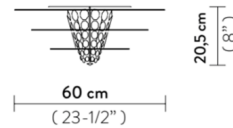

Shown in black

Specifications

COLOR	Black
BODY FINISH	N/A
WATTAGE	12W
DIMMER	Standard 120V
DIMENSIONS	24"W x 8"H
BULB NOT INCLUDED	1 x Edison/Medium (E26)/12W/120V LED
COUNTRY OF ORIGIN	Italy

CLICK TO VIEW PRODUCT