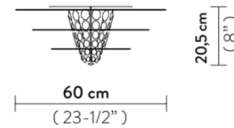

Shown in black

Specifications

COLOR	Black
BODY FINISH	N/A
WATTAGE	12W
DIMMER	Standard 120V
DIMENSIONS	24"W x 8"H
BULB NOT INCLUDED	1 x Edison/Medium (E26)/12W/120V LED
COUNTRY OF ORIGIN	Italy

CLICK TO VIEW PRODUCT