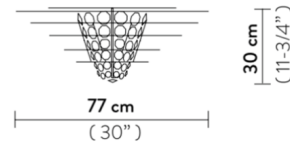

Shown in black

Specifications

| | |
|-------------------|--------------------------------------|
| COLOR | Black |
| BODY FINISH | N/A |
| WATTAGE | 12W |
| DIMMER | Standard 120V |
| DIMENSIONS | 30"W x 11"H |
| BULB NOT INCLUDED | 1 x Edison/Medium (E26)/12W/120V LED |
| COUNTRY OF ORIGIN | Italy |