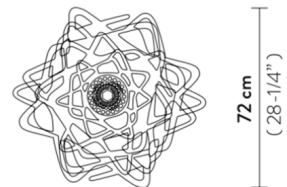

By Slamp

Description

Aurora Ceiling Light features a cascade of crystals which amplifies the light of this refined ceiling lamp, which appears to dance in time with its reflections. Features Slamp's magnetic hanging system for easy installation and care. Constructed of Plainflex material with 61 crystals in white or black color options.

Shown in black

Specifications

| | |
|-------------------|--------------------------------------|
| COLOR | Black |
| BODY FINISH | N/A |
| WATTAGE | 12W |
| DIMMER | Standard 120V |
| DIMENSIONS | 30"W x 11"H |
| BULB NOT INCLUDED | 1 x Edison/Medium (E26)/12W/120V LED |
| COUNTRY OF ORIGIN | Italy |