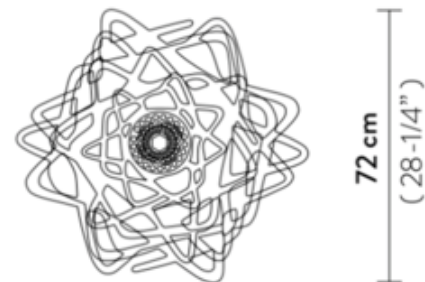

DESIGNER

Nigel Coates

BRAND

Slamp

DESCRIPTION

Aurora Ceiling Light features a cascade of crystals which amplifies the light of this refined ceiling lamp, which appears to dance in time with its reflections. Features Slamp's magnetic system for easy installation and care. Constructed of Plainflex material with crystals in white or black color options.

Shown in: Black

SHADE COLOR	Black
BODY FINISH	N/A
WATTAGE	12W
DIMMER	Standard 120V
DIMENSIONS	30"W x 11"H
BULB NOT INCLUDED	
LAMP	1 x Edison/Medium (E26)/12W/120V LED

SPEC # SLP120722

COMPANY	PROJECT	FIXTURE TYPE	APPROVED BY	DATE