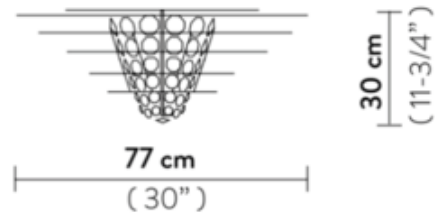

Shown in: Black

SHADE COLOR	Black
BODY FINISH	N/A
WATTAGE	12W
DIMMER	Standard 120V
DIMENSIONS	30"W x 11"H
BULB NOT INCLUDED	
LAMP	1 x Edison/Medium (E26)/12W/120V LED

SPEC # SLP120722

COMPANY	PROJECT	FIXTURE TYPE	APPROVED BY	DATE