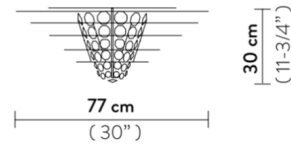

Shown in black

Specifications

COLOR	Black
BODY FINISH	N/A
WATTAGE	12W
DIMMER	Standard 120V
DIMENSIONS	30"W x 11"H
BULB NOT INCLUDED	1 x Edison/Medium (E26)/12W/120V LED
COUNTRY OF ORIGIN	Italy

CLICK TO VIEW PRODUCT