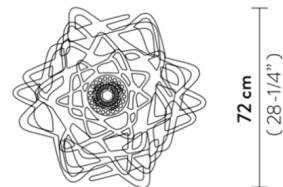

By Slamp

Description

Aurora Ceiling Light features a cascade of crystals which amplifies the light of this refined ceiling lamp, which appears to dance in time with its reflections. Features Slamp's magnetic hanging system for easy installation and care. Constructed of Plainflex material with 61 crystals in white or black color options.

Shown in black

Specifications

COLOR	Black
BODY FINISH	N/A
WATTAGE	12W
DIMMER	Standard 120V
DIMENSIONS	30"W x 11"H
BULB NOT INCLUDED	1 x Edison/Medium (E26)/12W/120V LED
COUNTRY OF ORIGIN	Italy

CLICK TO VIEW PRODUCT