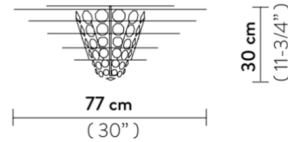

### Specifications

COLOR	White
BODY FINISH	N/A
WATTAGE	12W
DIMMER	Standard 120V
DIMENSIONS	28"L x 30"W x 11"H
BULB NOT INCLUDED	1 x Edison/Medium (E26)/12W/120V LED
COUNTRY OF ORIGIN	Italy

CLICK TO VIEW PRODUCT