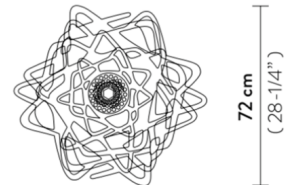

## Aurora Ceiling Light

By Slamp

### Specifications

COLOR	White
BODY FINISH	N/A
WATTAGE	12W
DIMMER	Standard 120V
DIMENSIONS	28"L x 30"W x 11"H
BULB NOT INCLUDED	1 x Edison/Medium (E26)/12W/120V LED
COUNTRY OF ORIGIN	Italy

CLICK TO VIEW PRODUCT