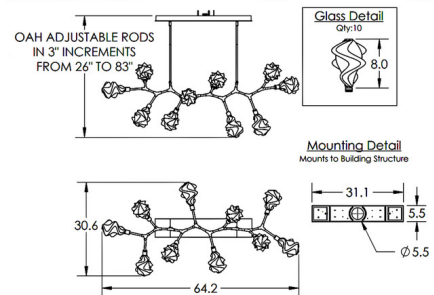

CLICK TO VIEW PRODUCT

Notes: