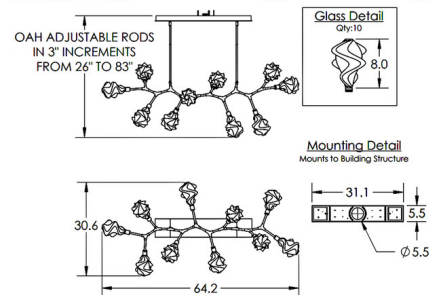

CLICK TO VIEW PRODUCT

Notes: