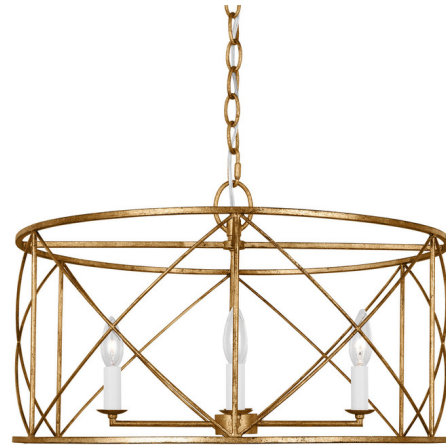

# Lightology

lightology.com  
866-954-4489  
04-25-26

Project: \_\_\_\_\_

Company: \_\_\_\_\_

Location: \_\_\_\_\_ Fixture Type: \_\_\_\_\_

SPEC #: **VCS1207436**

Approved On: \_\_\_\_\_ Approved By: \_\_\_\_\_

## Beatrix Chandelier

By Visual Comfort Studio

### Description

The Beatrix Chandelier lends an airy feel to your space with its criss-crossing open cage design, and its rustic-style finish options offer a charming farmhouse aesthetic for your kitchen, dining area, or living room.

### Specifications

COLOR	N/A
BODY FINISH	Antique Gild
WATTAGE	240W
DIMMER	Standard 120V
DIMENSIONS	22"W x 14"H
BULB NOT INCLUDED	4 x B10/Candelabra (E12)/60W/120V Incandescent
OTHER BULB OPTIONS	4 x B10/Candelabra (E12)/120V LED
COUNTRY OF ORIGIN	China