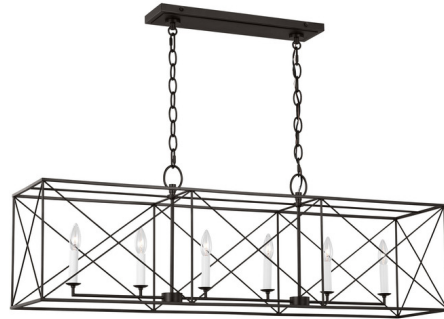

## Beatrix Linear Chandelier By Visual Comfort Studio

### Description

The Beatrix Linear Chandelier lends an airy feel to your space with its criss-crossing open cage design, and its rustic-style finish options offer a charming farmhouse aesthetic for decorating your kitchen or dining room.

Shown in aged iron

### Specifications

COLOR	N/A
BODY FINISH	Aged Iron
WATTAGE	360W
DIMMER	Standard 120V
DIMENSIONS	46"L x 11"W x 12"H
BULB NOT INCLUDED	6 x B10/Candelabra (E12)/60W/120V Incandescent
OTHER BULB OPTIONS	6 x B10/Candelabra (E12)/120V LED
COUNTRY OF ORIGIN	China