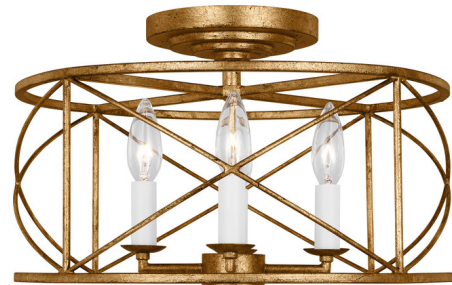

Lightology

lightology.com
866-954-4489
04-25-26

Project: _____

Company: _____

Location: _____ Fixture Type: _____

SPEC #: **VCS1207440**

Approved On: _____ Approved By: _____

Beatrix Ceiling Light By Visual Comfort Studio

Description

The Beatrix Ceiling Light lends an airy feel to your space with its criss-crossing open cage design, and its rustic-style finish options offer a charming farmhouse aesthetic for decorating your kitchen, entryway, or bedroom.

Shown in antique gild

Specifications

COLOR	N/A
BODY FINISH	Antique Gild
WATTAGE	240W
DIMMER	Standard 120V
DIMENSIONS	15"W x 9"H
BULB NOT INCLUDED	4 x B10/Candelabra (E12)/60W/120V Incandescent
OTHER BULB OPTIONS	4 x B10/Candelabra (E12)/120V LED
COUNTRY OF ORIGIN	China