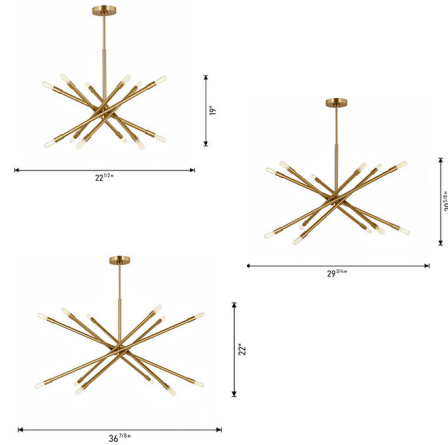

Shown in burnished brass

CLICK TO VIEW PRODUCT

Notes: