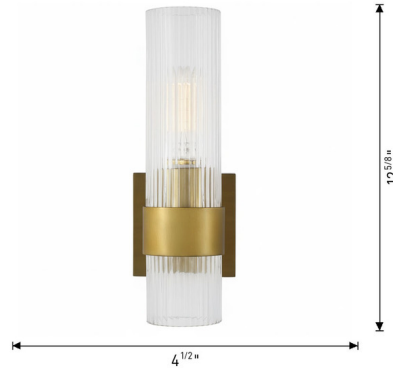

Lightology

lightology.com
866-954-4489
04-04-26

Project: _____

Company: _____

Location: _____ Fixture Type: _____

SPEC #: **VCS1207474**

Approved On: _____ Approved By: _____

Geneva Wall Sconce By Visual Comfort Studio

Description

The Geneva Wall Sconce adds a layer of contemporary style to your space. Its fluted clear glass shade is accented with a wide metal band for a simple yet elegant look. This sconce works well in many spaces from bathrooms and hallways to dining rooms and lounging areas. It can be installed facing up or down.

Specifications

COLOR	Clear
BODY FINISH	Aged Iron
WATTAGE	60W
DIMMER	Standard 120V
DIMENSIONS	4.5"W x 12.625"H x 5.875"D
BULB NOT INCLUDED	1 x T10/Medium (E26)/60W/120V Incandescent
OTHER BULB OPTIONS	1 x T10/Medium (E26)/120V LED
COUNTRY OF ORIGIN	China

Shown in aged iron / clear

CLICK TO VIEW PRODUCT

Notes: