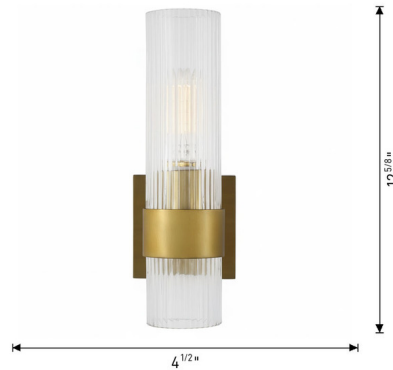

Lightology

lightology.com
866-954-4489
05-21-26

Project: _____

Company: _____

Location: _____ Fixture Type: _____

SPEC #: **VCS1207474**

Approved On: _____ Approved By: _____

Geneva Wall Sconce By Visual Comfort Studio

Description

The Geneva Wall Sconce adds a layer of contemporary style to your space. Its fluted clear glass shade is accented with a wide metal band for a simple yet elegant look. This sconce works well in many spaces from bathrooms and hallways to dining rooms and lounging areas. It can be installed facing up or down.

Specifications

COLOR	Clear
BODY FINISH	Aged Iron
WATTAGE	60W
DIMMER	Standard 120V
DIMENSIONS	4.5"W x 12.625"H x 5.875"D
BULB NOT INCLUDED	1 x T10/Medium (E26)/60W/120V Incandescent
OTHER BULB OPTIONS	1 x T10/Medium (E26)/120V LED
COUNTRY OF ORIGIN	China

Shown in aged iron / clear

CLICK TO VIEW PRODUCT

Notes: