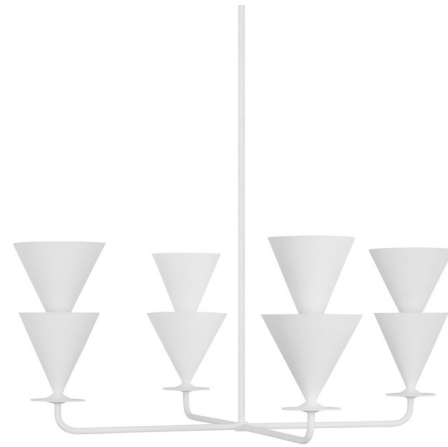

Lightology

lightology.com
866-954-4489
04-22-26

Project: _____

Company: _____

Location: _____ Fixture Type: _____

SPEC #: **VCS1207499**

Approved On: _____ Approved By: _____

Cornet Chandelier By Visual Comfort Studio

Description

With its eye-catching stacked inverted cone shades, the Cornet Chandelier reflects 1920s-1940s European design from Art Deco to Italian midcentury. The white textured cast plaster finish offers a fresh look that brightens your space while the uplights deliver ambient illumination.

Shown in cast plaster / cast plaster

Specifications

COLOR Cast Plaster
BODY FINISH Cast Plaster
WATTAGE 240W
DIMMER Standard 120V
DIMENSIONS 36"W x 15.25"H
BULB NOT INCLUDED 4 x G16.5/Candelabra (E12)/60W/120V Incandescent
OTHER BULB OPTIONS 4 x G16.5/Candelabra (E12)/120V LED
COUNTRY OF ORIGIN China