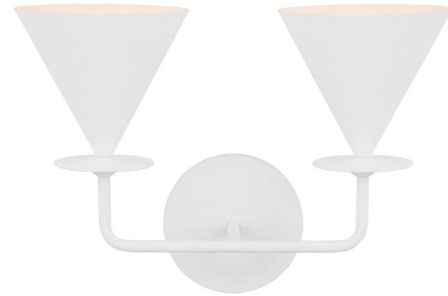

Lightology

lightology.com
866-954-4489
04-22-26

Project: _____

Company: _____

Location: _____ Fixture Type: _____

SPEC #: **VCS1207506**

Approved On: _____ Approved By: _____

Cornet Double Wall Sconce By Visual Comfort Studio

Description

Reflecting 1920s-1940s European design from Art Deco to Italian midcentury, the Cornet Double Wall Sconce displays two inverted cone shades finished in white textured cast plaster. It offers a fresh aesthetic that brightens your space while the uplights deliver ambient illumination.

Shown in cast plaster / cast plaster

Specifications

COLOR	Cast Plaster
BODY FINISH	Cast Plaster
WATTAGE	120W
DIMMER	Standard 120V
DIMENSIONS	17.5"W x 12.625"H x 9.25"D
BULB NOT INCLUDED	2 x B10/Candelabra (E12)/60W/120V Incandescent
OTHER BULB OPTIONS	2 x B10/Candelabra (E12)/120V LED
COUNTRY OF ORIGIN	China