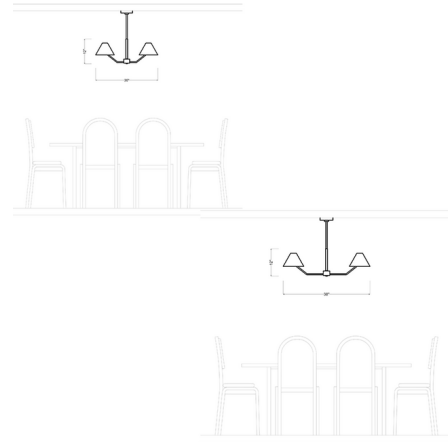

Shown in brushed steel / white linen

CLICK TO VIEW PRODUCT

Notes: