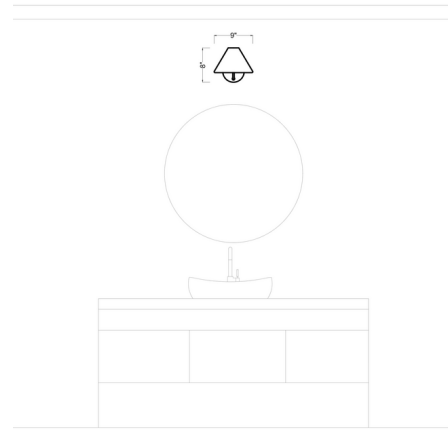

### Description

The Burke Wall Sconce combines a slim bent arm with a cone-shaped shade to form a clean silhouette, offering updated midcentury style for your space. The white fabric shade diffuses the light to create soft ambient illumination suitable for dining rooms, living rooms and hallways.

### Specifications

COLOR . . . . . White Linen  
BODY FINISH . . . . . Midnight Black  
WATTAGE . . . . . 60W  
DIMMER . . . . . Standard 120V  
DIMENSIONS . . . . . 9"W x 8"H x 11"D  
BULB NOT INCLUDED . . . . . 1 x B10/Candelabra (E12)/60W/120V Incandescent  
OTHER BULB OPTIONS . . . . . 1 x B10/Candelabra (E12)/120V LED  
COUNTRY OF ORIGIN . . . . . China