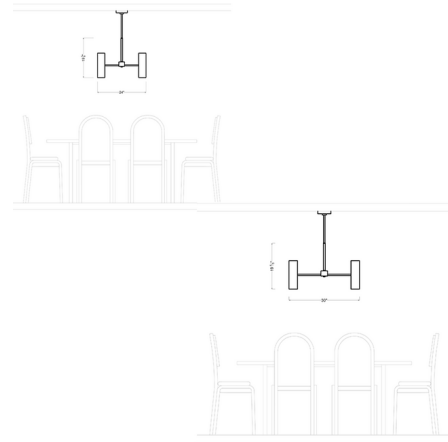

CLICK TO VIEW PRODUCT

Notes: