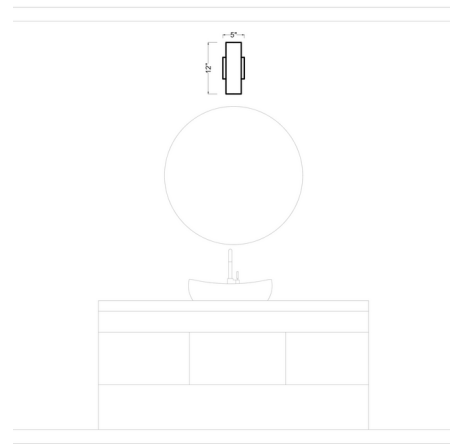

CLICK TO VIEW PRODUCT

Notes: