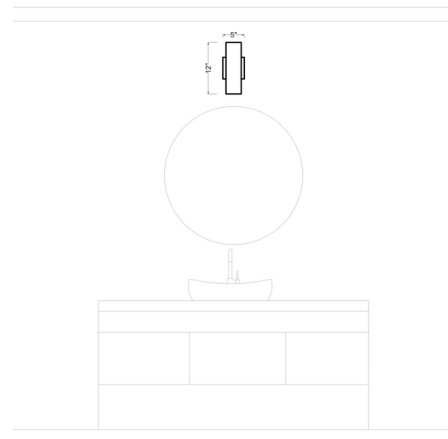

CLICK TO VIEW PRODUCT

Notes: