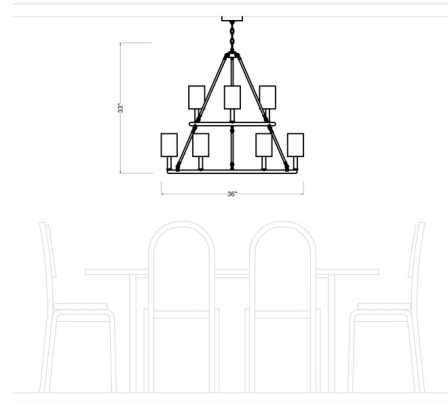

Shown in midnight black / white linen

CLICK TO VIEW PRODUCT

Notes: