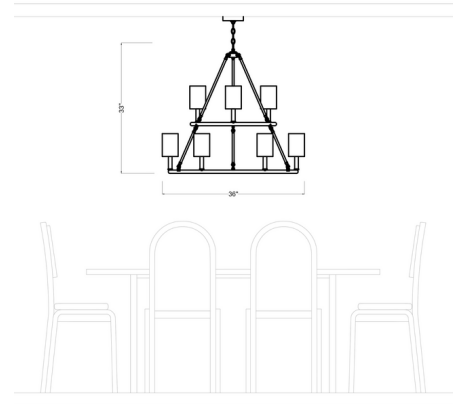

Shown in midnight black / white linen

CLICK TO VIEW PRODUCT

Notes: