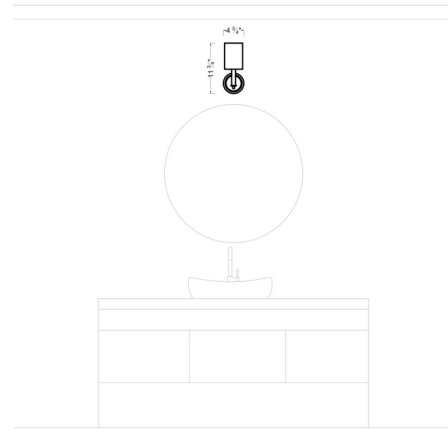

CLICK TO VIEW PRODUCT

Notes: