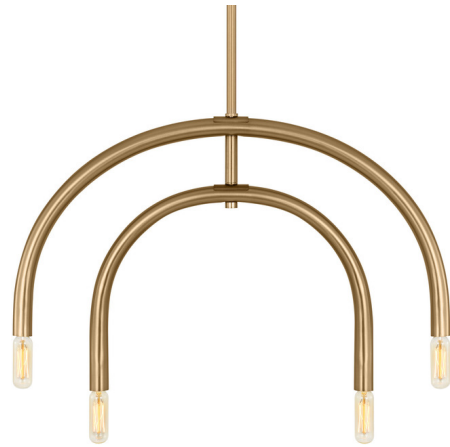

Lightology

lightology.com
866-954-4489
07-15-25

Project: _____

Company: _____

Location: _____ Fixture Type: _____

SPEC #: **VCS1207550**

Approved On: _____ Approved By: _____

Hadden Chandelier By Visual Comfort Studio

Description

Make a modern statement with the Hadden Chandelier. Inverted U-shaped arms make up its mobile-like form and can be rotated to create different arrangements.

Shown in satin brass

Specifications

COLOR	N/A
BODY FINISH	Satin Brass
WATTAGE	240W
DIMMER	Standard 120V
DIMENSIONS	22"W x 14.5"H
BULB NOT INCLUDED	4 x T8/Candelabra (E12)/60W/120V Incandescent
OTHER BULB OPTIONS	4 x B10/Candelabra (E12)/120V Incandescent 4 x B10/Candelabra (E12)/120V LED 4 x T8/Candelabra (E12)/120V LED
COUNTRY OF ORIGIN	China