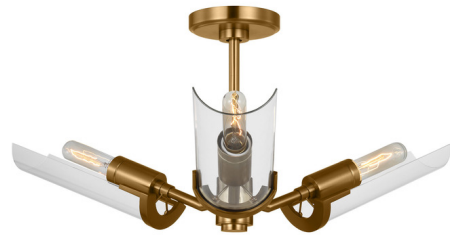

Lightology

lightology.com
866-954-4489
07-06-26

Project: _____

Company: _____

Location: _____ Fixture Type: _____

SPEC #: **VCS1207700**

Approved On: _____ Approved By: _____

Mezzo Ceiling Light

By Visual Comfort Studio

Description

The Mezzo Ceiling Light is a unique blend of geometric elements, with its bent arms and curved glass panel shades. Place it in an entryway or bedroom to add a pop of contemporary flair.

Shown in burnished brass / clear

Specifications

COLOR Clear
BODY FINISH Burnished Brass
WATTAGE 180W
DIMMER Standard 120V
DIMENSIONS 27.25"W x 12.125"H
BULB NOT INCLUDED 3 x T10/Medium (E26)/60W/120V Incandescent
OTHER BULB OPTIONS 3 x T10/Medium (E26)/120V LED
COUNTRY OF ORIGIN China