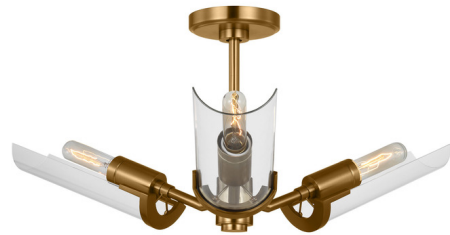

## Mezzo Ceiling Light

By Visual Comfort Studio

### Description

The Mezzo Ceiling Light is a unique blend of geometric elements, with its bent arms and curved glass panel shades. Place it in an entryway or bedroom to add a pop of contemporary flair.

Shown in burnished brass / clear

### Specifications

COLOR	Clear
BODY FINISH	Burnished Brass
WATTAGE	180W
DIMMER	Standard 120V
DIMENSIONS	27.25"W x 12.125"H
BULB NOT INCLUDED	3 x T10/Medium (E26)/60W/120V Incandescent
OTHER BULB OPTIONS	3 x T10/Medium (E26)/120V LED
COUNTRY OF ORIGIN	China