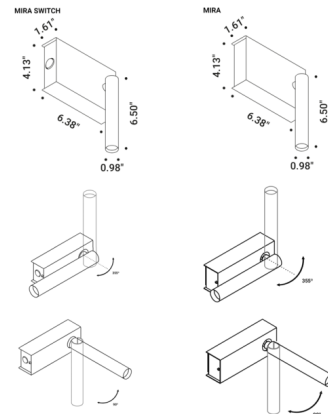

CLICK TO VIEW PRODUCT

Notes: