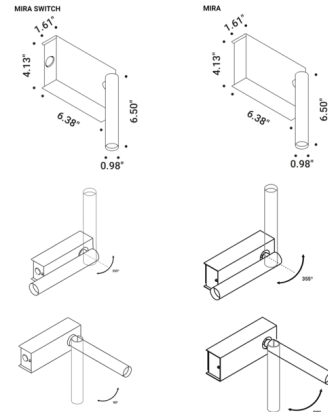

Lightology

lightology.com
866-954-4489
06-29-26

Project: _____

Company: _____

Location: _____ Fixture Type: _____

SPEC #: **GPI1207727**

Approved On: _____ Approved By: _____

Mira Adjustable Wall Sconce - Overstock

By Davide Groppi

Description

The Mira Adjustable Wall Sconce is pure form with a simple container for the light source. Light is incorporated into the space, becoming an architectural element. Includes either a non-dimmable LED driver inside canopy with on/off switch on side of canopy. Note: Discontinued item. Limited quantity on hand.

Specifications

COLOR . . . . . N/A
BODY FINISH . . . . . Matte Black
WATTAGE 7.5W
DIMMER . . . . . Not Dimmable
DIMENSIONS . . . . . 6.38"W x 8.07"H x 1.61"D
INTEGRATED LED MODULE . . . . . 1 x LED/7.5W/120V LED
COUNTRY OF ORIGIN . . . . . Italy

Technical Information

COLOR RENDERING . . . . . 90 CRI
LAMP COLOR 2700K
LUMENS/WATT 46.93
LUMINOUS FLUX . . . . . 352 lumens

Notes:

CLICK TO VIEW PRODUCT