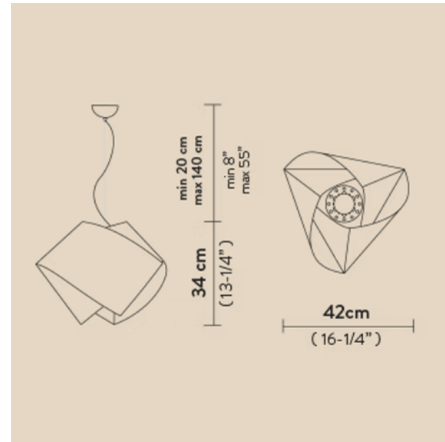

Lightology

lightology.com
866-954-4489
04-12-26

Project: _____

Company: _____

Location: _____ Fixture Type: _____

SPEC #: **SLP120793**

Approved On: _____ Approved By: _____

Gemmy Suspension By Slamp

Description

The Gemmy Suspension was inspired by the polyhedric facets of desert gems. The lamp's geometries create an intriguing contemporary and refined kaleidoscope effect that enriches any interior.

Shown in multicolor

Specifications

COLOR	Multicolor
BODY FINISH	N/A
WATTAGE	12W
DIMMER	Standard 120V
DIMENSIONS	16.25"W x 13.25"H
BULB NOT INCLUDED	1 x Edison/Medium (E26)/12W/120V LED
COUNTRY OF ORIGIN	Italy