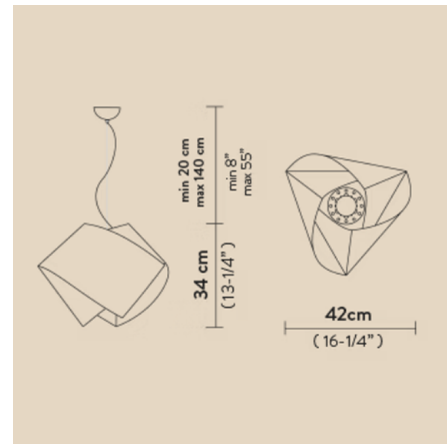

## Gemmy Suspension By Slamp

### Specifications

COLOR	Multicolor
BODY FINISH	N/A
WATTAGE	12W
DIMMER	Standard 120V
DIMENSIONS	16.25"W x 13.25"H
BULB NOT INCLUDED	1 x Edison/Medium (E26)/12W/120V LED
COUNTRY OF ORIGIN	Italy

CLICK TO VIEW PRODUCT