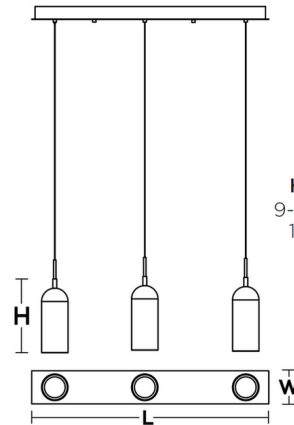

CLICK TO VIEW PRODUCT

Notes: