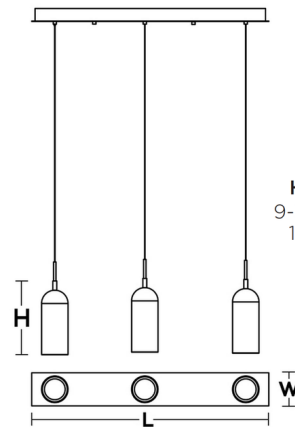

CLICK TO VIEW PRODUCT

Notes: